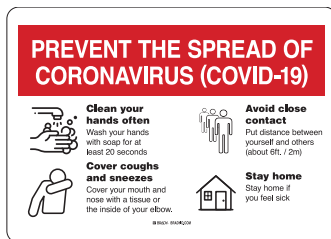

Help stop the spread

COVID-19 Safety Solutions

In partnership with our distribution network, Brady is a committed supplier to our customers, as we've been for more than 100 years. Now, when it's more important than ever, we are supplying signs and signage solutions to help fight COVID-19 during this rapidly changing global challenge. With healthcare and public access signage as priority, these signage solutions are key reminders of what to do to help stop the spread of the virus. From signage, posters, printing systems and more, Brady is ready to assist you. Check out what's available for your needs right now, and visit BradyID.com/COVID19 for more products and updates.